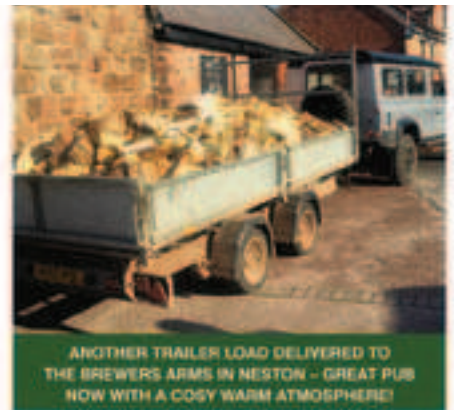

EXAMPLES OF OUR RECENT WORK

TECHNICAL TREE DISMANTLE CLOSE TO PROPERTY

NO TREE TOO SMALL OR TOO LARGE!

ANOTHER TRAILER LOAD DELIVERED TO
THE BREWERS ARMS IN MESTON – GREAT PUB
NOW WITH A COSY WARM ATMOSPHERE!