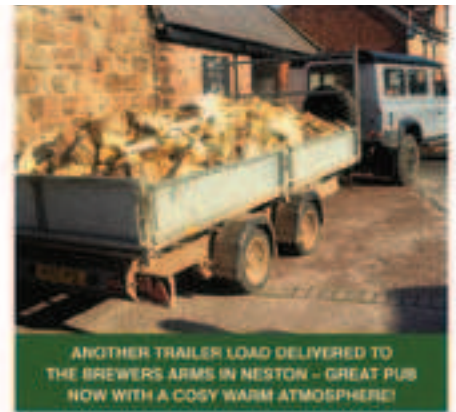

EXAMPLES OF OUR RECENT WORK

TECHNICAL TREE DISMANTLE CLOSE TO PROPERTY

NO TREE TOO SMALL OR TOO LARGE!

ANOTHER TRAILER LOAD DELIVERED TO
THE BREWERS ARMS IN MESTON – GREAT PUB
NOW WITH A COSY WARM ATMOSPHERE!