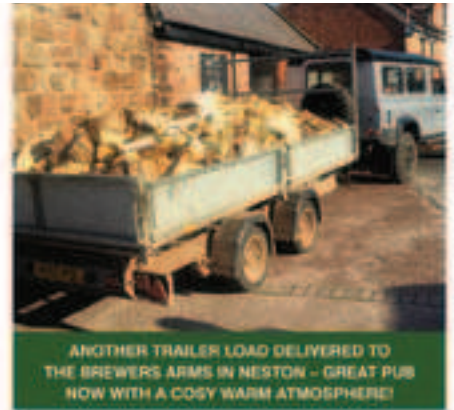

EXAMPLES OF OUR RECENT WORK

TECHNICAL TREE DISMANTLE CLOSE TO PROPERTY

NO TREE TOO SMALL OR TOO LARGE!

ANOTHER TRAILER LOAD DELIVERED TO
THE BREWERS ARMS IN MESTON – GREAT PUB
NOW WITH A COSY WARM ATMOSPHERE!