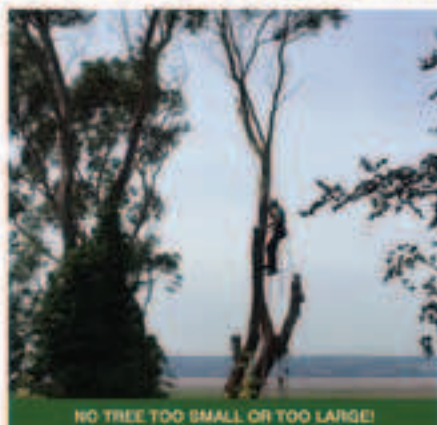

Get ready for the Storm Season

...is it time to check your trees?

EXAMPLES OF OUR RECENT WORK

TECHNICAL TREE DISMANTLE CLOSE TO PROPERTY

NO TREE TOO SMALL OR TOO LARGE!

ANOTHER TRAILER LOAD DELIVERED TO THE BREWERS ARMS IN NESTON - GREAT PUB NOW WITH A COSY WARM ATMOSPHERE!